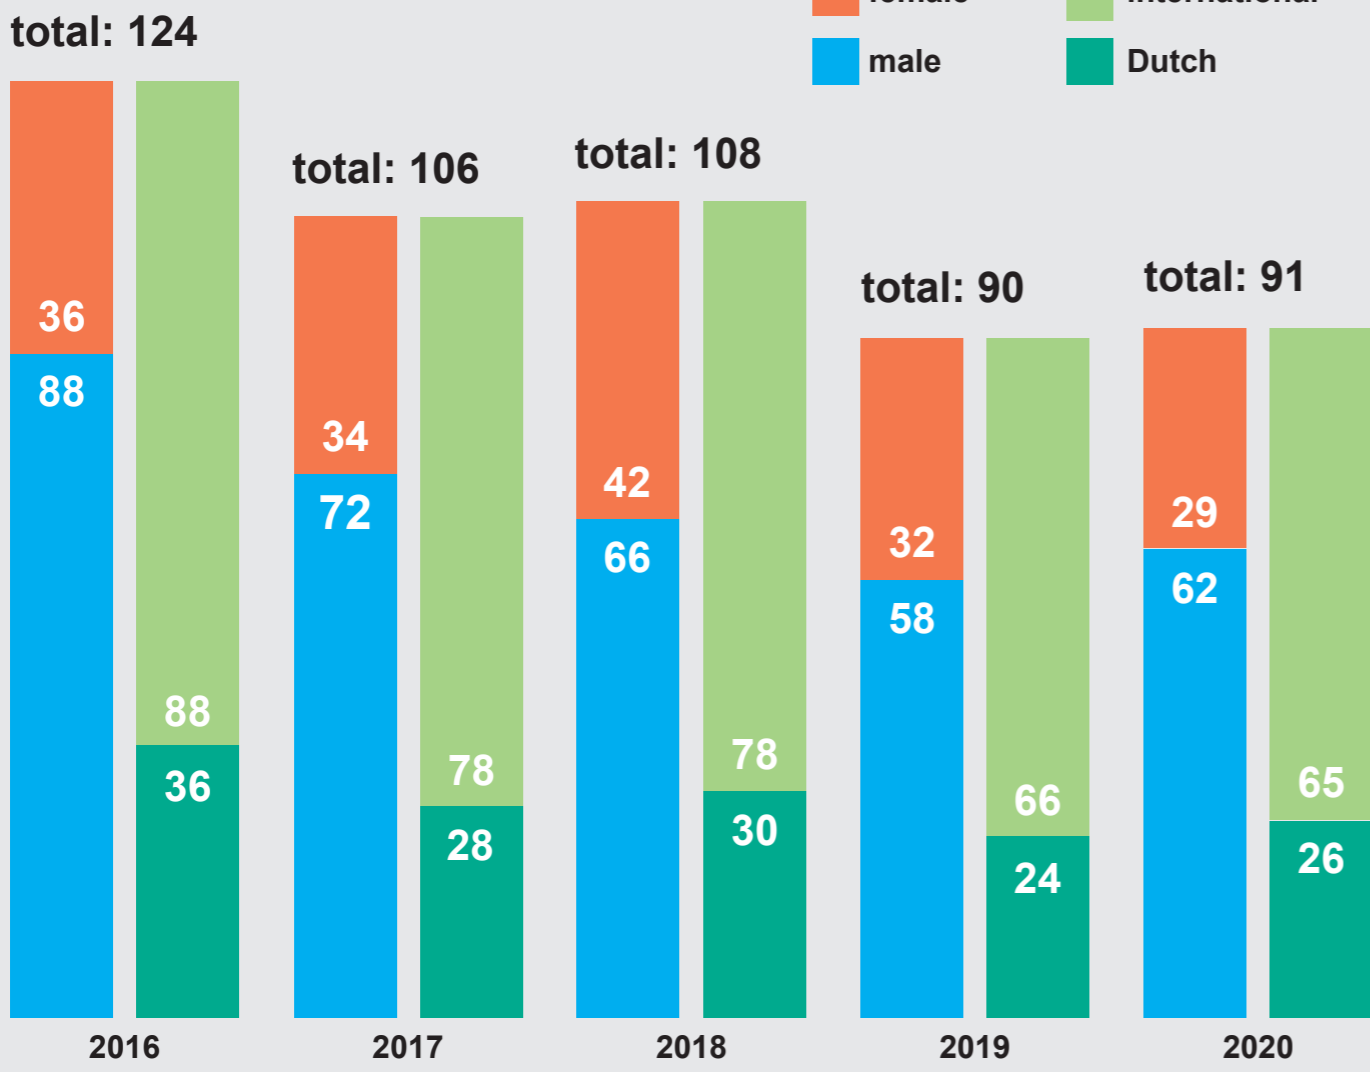

Inflow per year

Top 10 countries of origin

*Total number of countries of origin is 67

Inflow, gender and nationality of PhD candidates per department

inflow female male national international