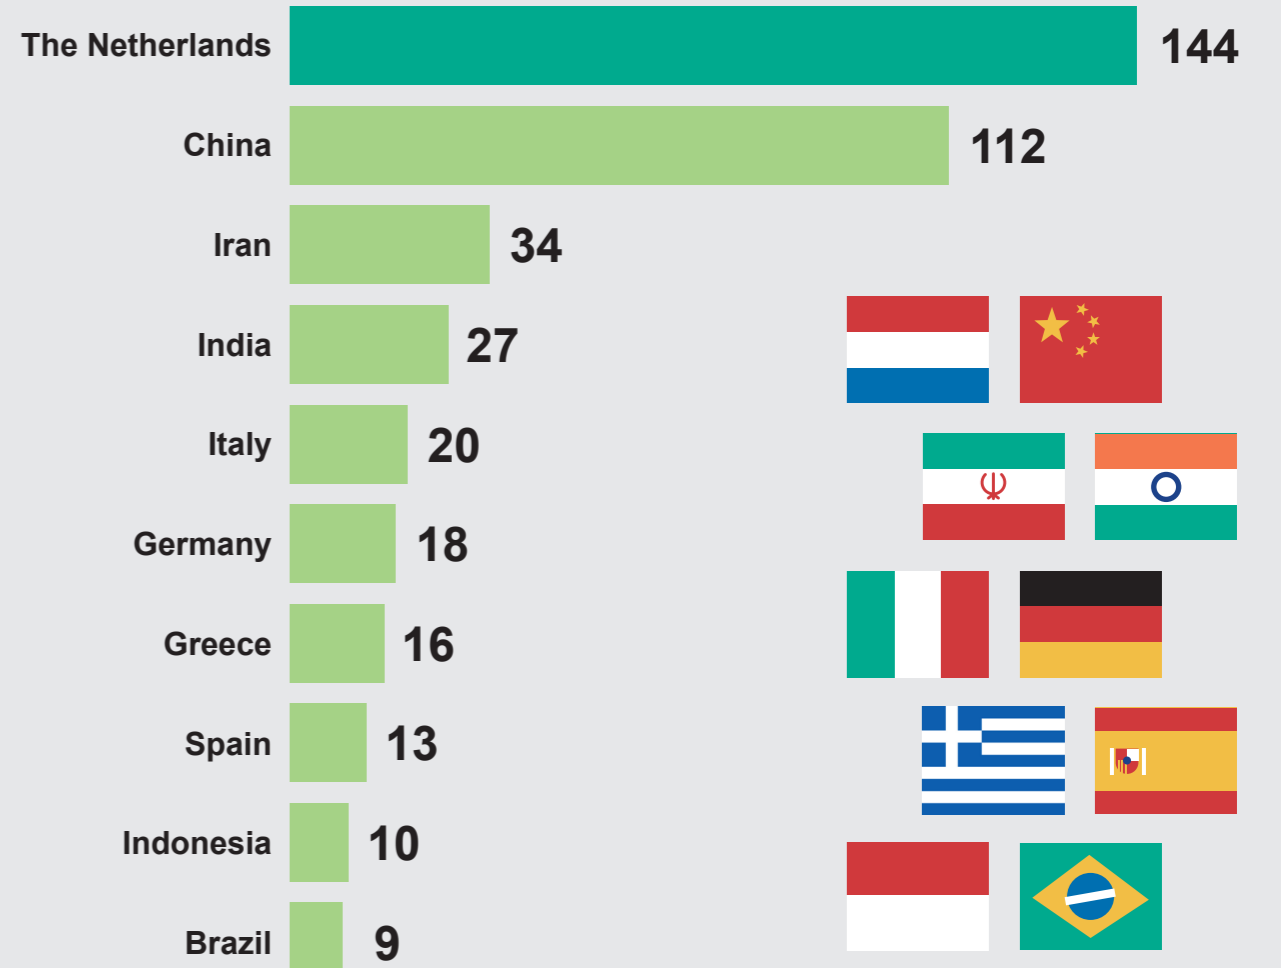

Inflow per year

Top 10 countries of origin

*Total number of countries of origin is 67

Inflow, gender and nationality of PhD candidates per department

inflow female male national international