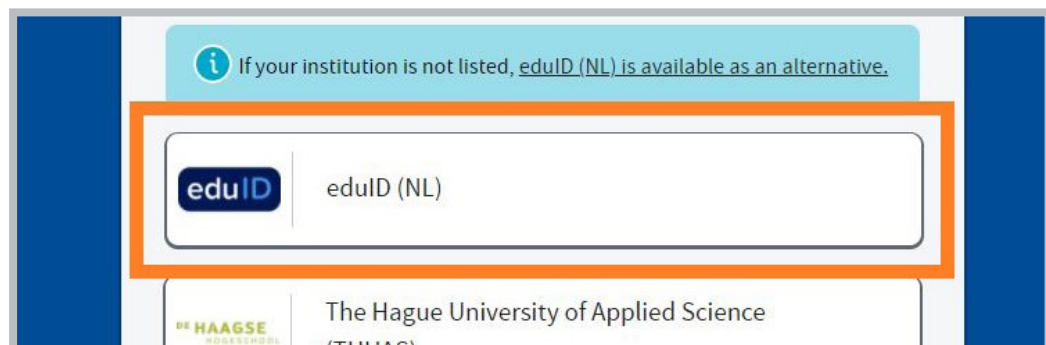

Manual for creating an eduID

Go to our [catalogue](#) and click on *Sign In*

1

Choose *eduID*

2

Click on *Request an eduID*

3

4

Fill in the form

The screenshot shows a web form titled "Request your eduID" with a blue header. Below the header, it says "Already have an eduID? Login!". The main heading is "Request your eduID" followed by "to continue to OCLC, Online Computer Library Center (Shib)". The form contains three input fields: "Your email address" (with example "e.g. user@gmail.com"), "First name" (with example "e.g. Tim"), and "Last name" (with example "e.g. Berners-Lee"). There is a checkbox for "I agree with the terms of service. I also understand the privacy policy." and a "Request your eduID" button at the bottom. The footer includes "Terms of Use", "Privacy policy", "EN | NL", and "Powered by SURF".