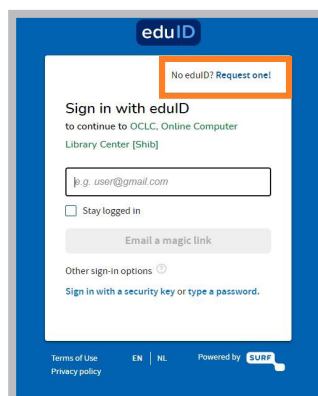

Manual for creating an eduID

Go to our [catalogue](#) and click on *Sign In*

1

Choose *eduID*

2

Click on *Request an eduID*

3

4

Fill in the form

The screenshot shows a web form titled "Request your eduID" with a blue header. Below the header, it says "Already have an eduID? Login!". The main heading is "Request your eduID" followed by "to continue to OCLC, Online Computer Library Center (Shib)". The form contains three input fields: "Your email address" (with example "e.g. user@gmail.com"), "First name" (with example "e.g. Tim"), and "Last name" (with example "e.g. Berners-Lee"). There is a checkbox for "I agree with the terms of service. I also understand the privacy policy." and a "Request your eduID" button at the bottom. The footer includes "Terms of Use", "Privacy policy", "EN | NL", and "Powered by SURF".