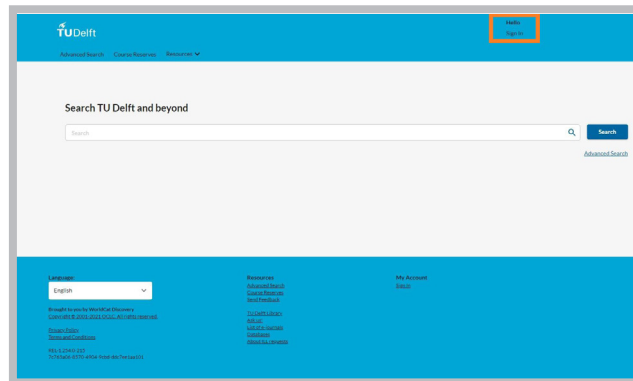

Manual for creating an eduID

Go to our [catalogue](#) and click on *Sign In*

1

Choose *eduID*

2

Click on *Request an eduID*

3

4

Fill in the form

The screenshot shows a web form titled "Request your eduID" with a blue header. Below the header, it says "Already have an eduID? Login!". The main heading is "Request your eduID" followed by "to continue to OCLC, Online Computer Library Center (Shib)". The form contains three input fields: "Your email address" (with example "e.g. user@gmail.com"), "First name" (with example "e.g. Tim"), and "Last name" (with example "e.g. Berners-Lee"). There is a checkbox for "I agree with the terms of service. I also understand the privacy policy." and a "Request your eduID" button at the bottom. The footer includes "Terms of Use", "Privacy policy", "EN | NL", and "Powered by SURF".