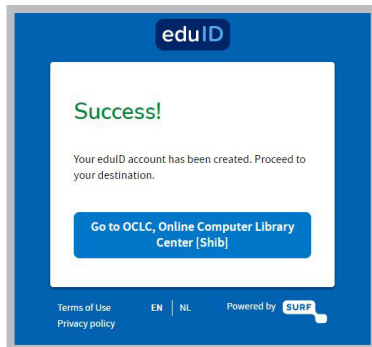

The screenshot shows a confirmation page titled "Please Check your email" with a blue header. The text says "We've sent you an email at myemail@gmail.com. It contains a magic link that will sign you in." Below this is a button that says "Is the above email address incorrect? Please start over." The footer includes "Privacy policy", "Terms of Use", "EN | NL", and "Powered by SURF".

Success! You will receive a verification e-mail in your inbox to verify your email address. It might end up in your Spam folder, so please check it if the e-mail does not seem to arrive.

6

Click on *Verify this email address* in the email you received

You've requested an eduID

Click the button below to verify that this email address belongs to you.

Verify this email address

7

Your account has now been created.
Click on *OCLC, Online Computer Library Center* to get access to OCLC.