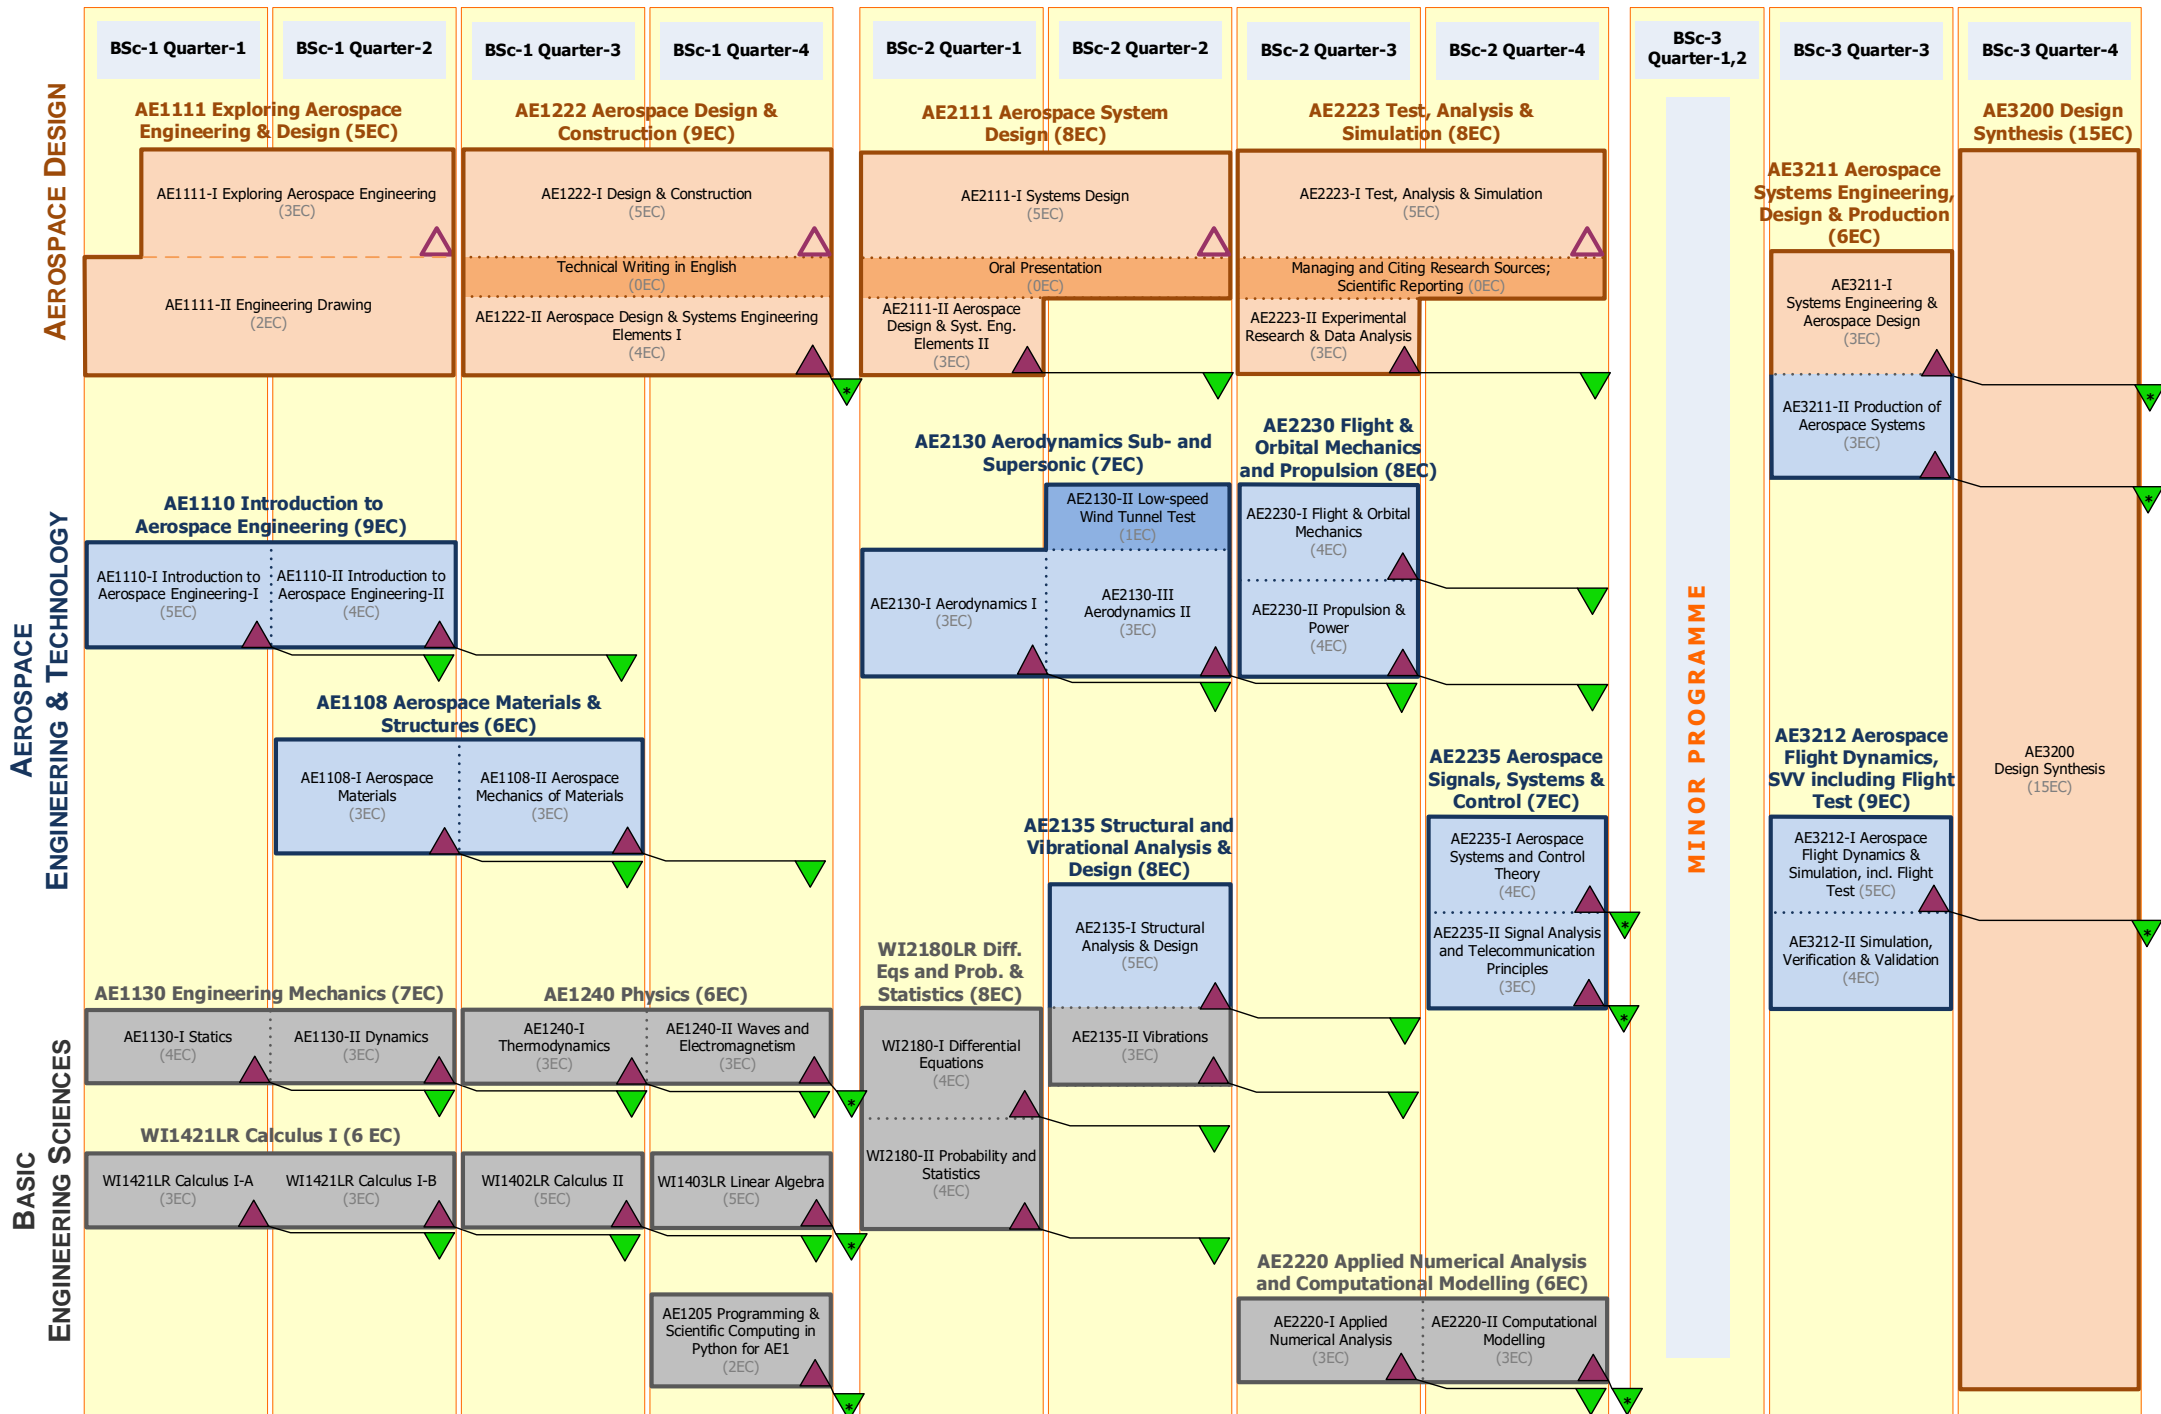

TU Delft Aerospace Engineering BSc Modules and Courses

▲ Regular exam
 △ Project test
 ▼ Exam resit
 ▽ Summer resit

Fat full line box = Module; Thin dotted line box = Course