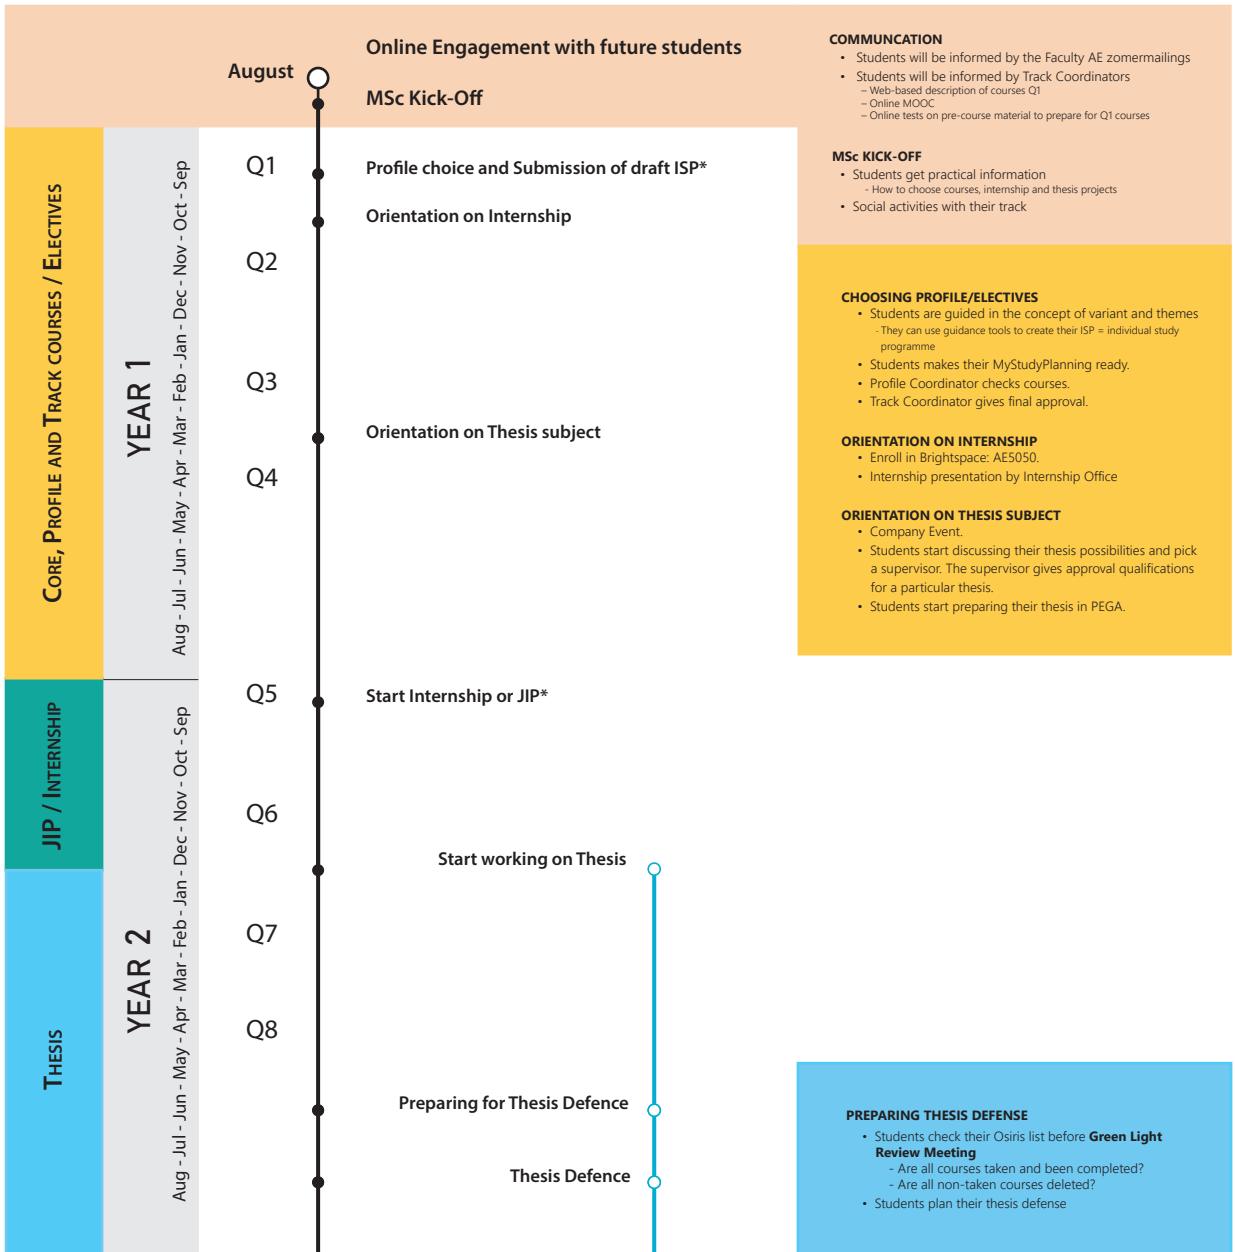

Students Programme Flow*

What exactly?

* based on a nominal programme

ISP = Individual Study Programme

JIP = Joint Interdisciplinary Programme